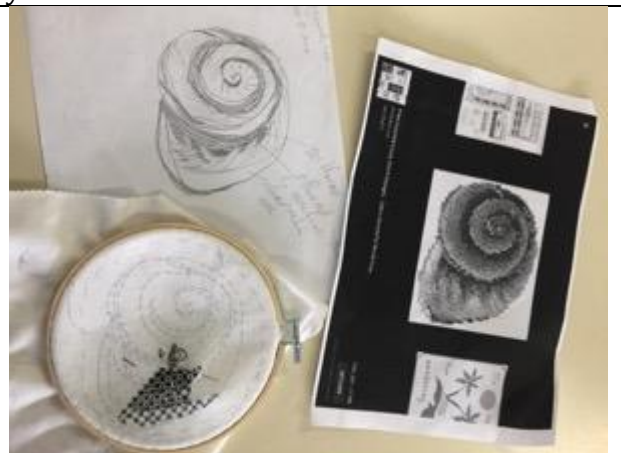

Lyn

Margaret C